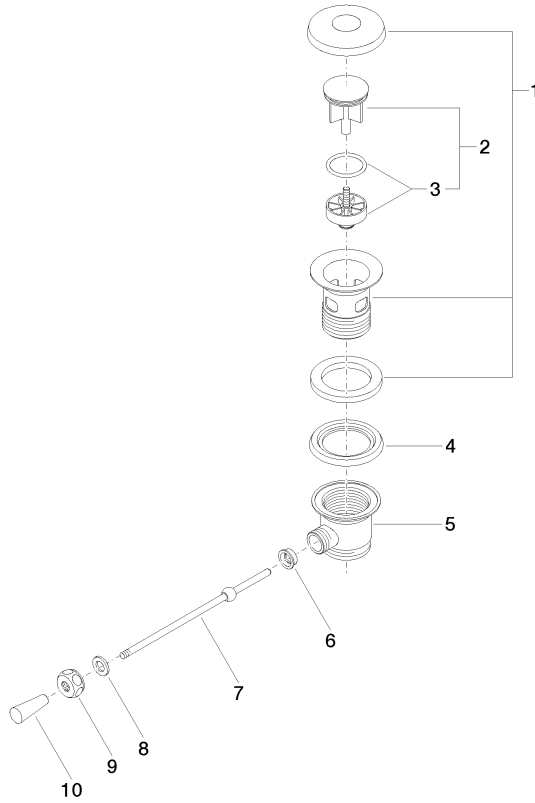

10 300 970

- length of knee lever 185 mm
- Only suitable for basins with an overflow.

Fits: IMO, LULU, MADISON, MEM, TARA,
CL.1, LISSÉ, VAIA, META, CYO

	Platinum	10 300 970-08
	Chrome	10 300 970-00
	Brushed Platinum	10 300 970-06
	Durabross (23kt Gold)	10 300 970-09
	Dark Chrome	10 300 970-19
	Light Gold	10 300 970-26
	Brushed Light Gold	10 300 970-27
	Brushed Durabross (23kt Gold)	10 300 970-28
	Matte Black	10 300 970-33
	Brushed Bronze	10 300 970-42
	Brushed Champagne (22kt Gold)	10 300 970-46
	Champagne (22kt Gold)	10 300 970-47
	Brushed Chrome	10 300 970-93
	Brushed Dark Platinum	10 300 970-99

10 300 970

Parts for other finishes can be found here: [Chrome](#)

Spare parts list

No.	Item Number	Name	Quantity used	Delivery time
1	90 11 01 026 00-08	cup	1	40
2	04 31 20 016 00-08	plug	1	40
3	04 28 10 026 00 90	accessories	1	2
4	09 14 03 025 90	seal	1	2
5	09 11 01 023-08	cup	1	40
6	09 14 05 040 90	seal	1	2
7	09 31 09 055-08	pull-rod	1	60
8	09 30 11 049 90	disc	1	2
9	09 23 30 003-08	nut	1	60
10	09 20 01 040-08	handle	1	60